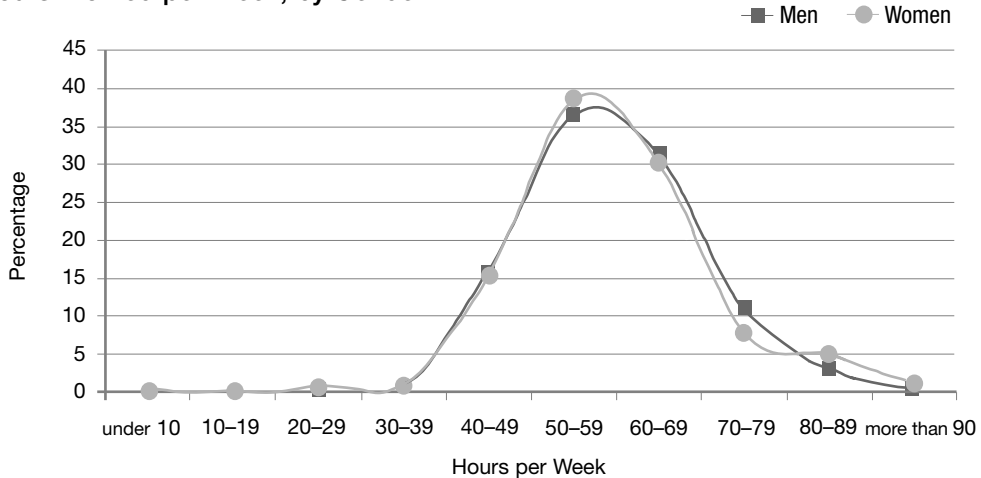

**Figure 4**  
**Hours Worked per Week, by Gender**

Scientists average nearly sixty-hour workweeks. There is no significant difference between men and women scientists in this regard.